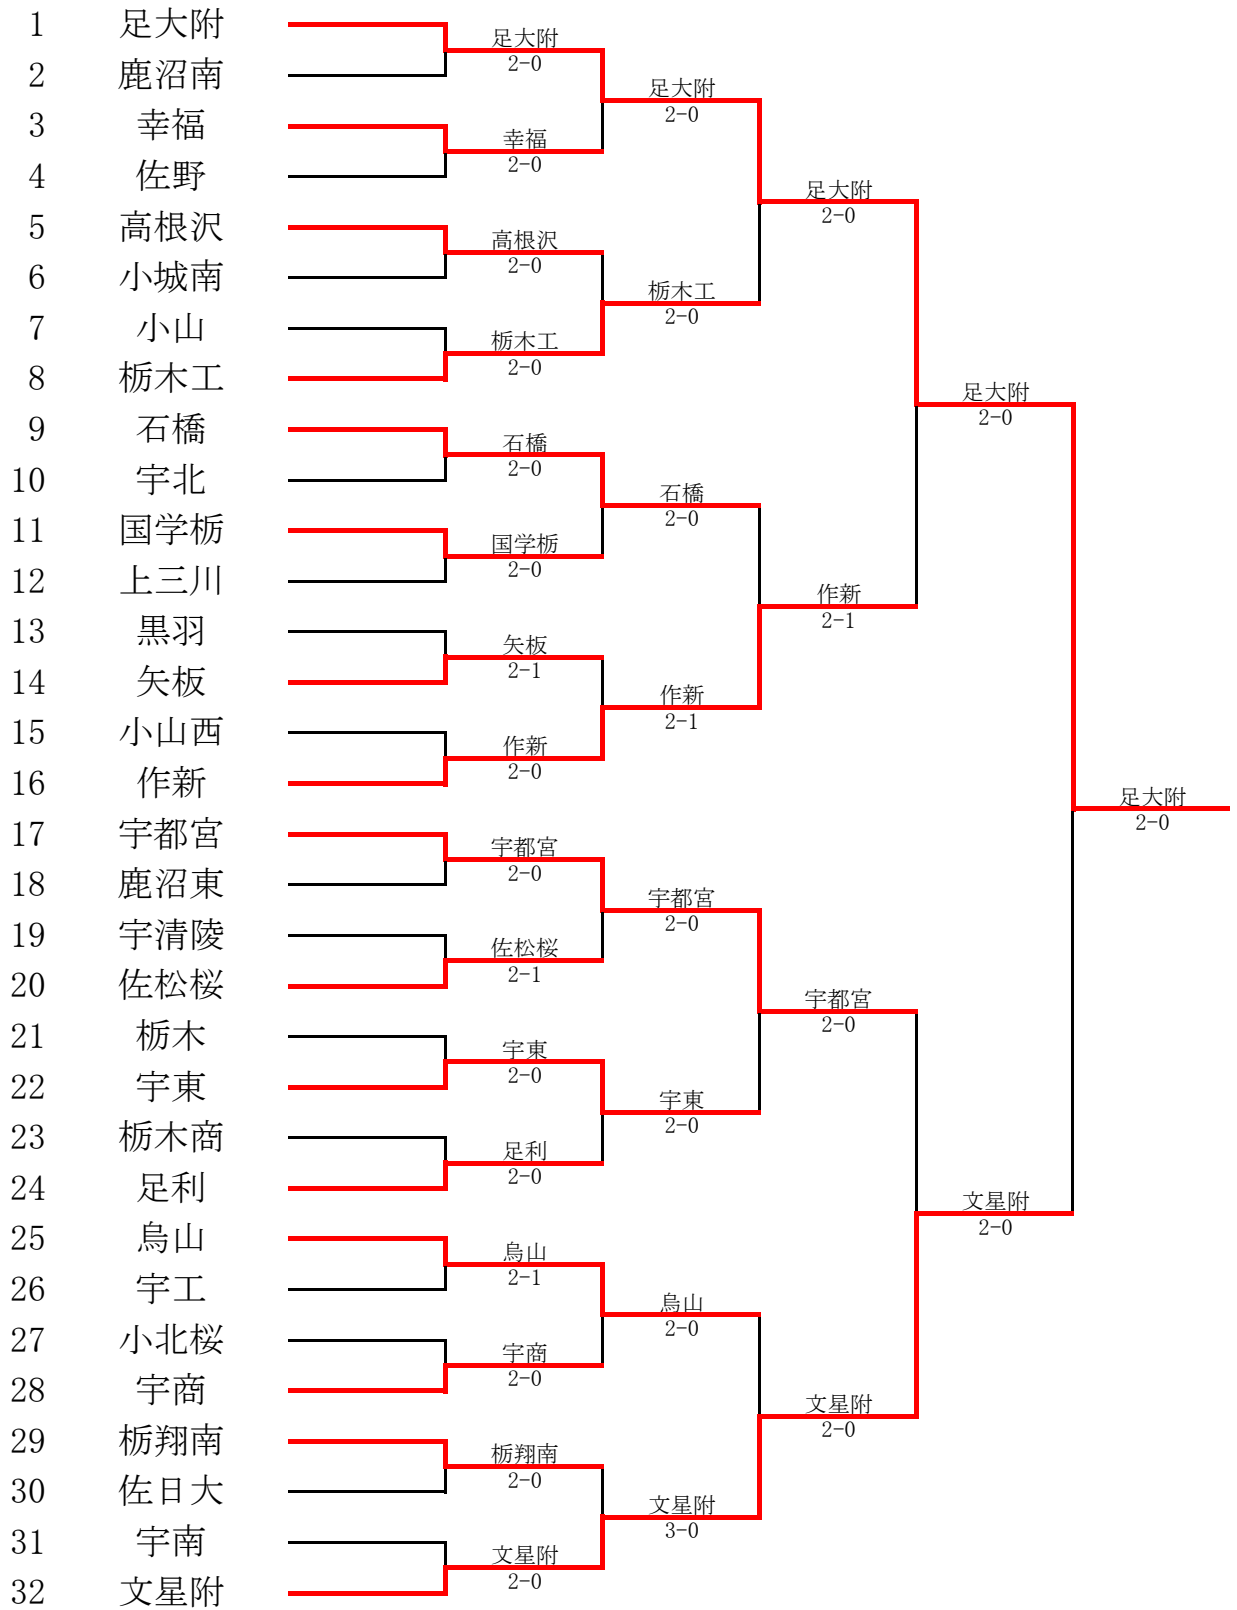

令和4年度 全国高等学校総合体育大会 兼 全国高等学校テニス選手権大会栃木県予選会  
 令和4年5月28日(土)  
 宇都宮市屋板運動場

男子団体

1回戦

Table with 8 columns representing match groups (1-8) and rows for D1, S1, S2 matches. Includes team names like 足大附, 鹿沼南, 幸福, etc.

Table with 8 columns representing match groups (9-16) and rows for D1, S1, S2 matches. Includes team names like 石橋, 宇北, 園学柳, etc.

Table with 8 columns representing match groups (17-24) and rows for D1, S1, S2 matches. Includes team names like 宇都宮, 鹿沼東, 宇清陵, etc.

Table with 8 columns representing match groups (25-32) and rows for D1, S1, S2 matches. Includes team names like 烏山, 宇工, 小北桜, etc.

2回戦

Table with 8 columns representing match groups (1-8) and rows for D1, S1, S2 matches. Includes team names like 足大附, 幸福, 高根沢, etc.

Table with 8 columns representing match groups (9-16) and rows for D1, S1, S2 matches. Includes team names like 宇都宮, 宇工, 宇清陵, etc.

Table with 8 columns representing match groups (17-24) and rows for D1, S1, S2 matches. Includes team names like 宇都宮, 宇工, 宇清陵, etc.