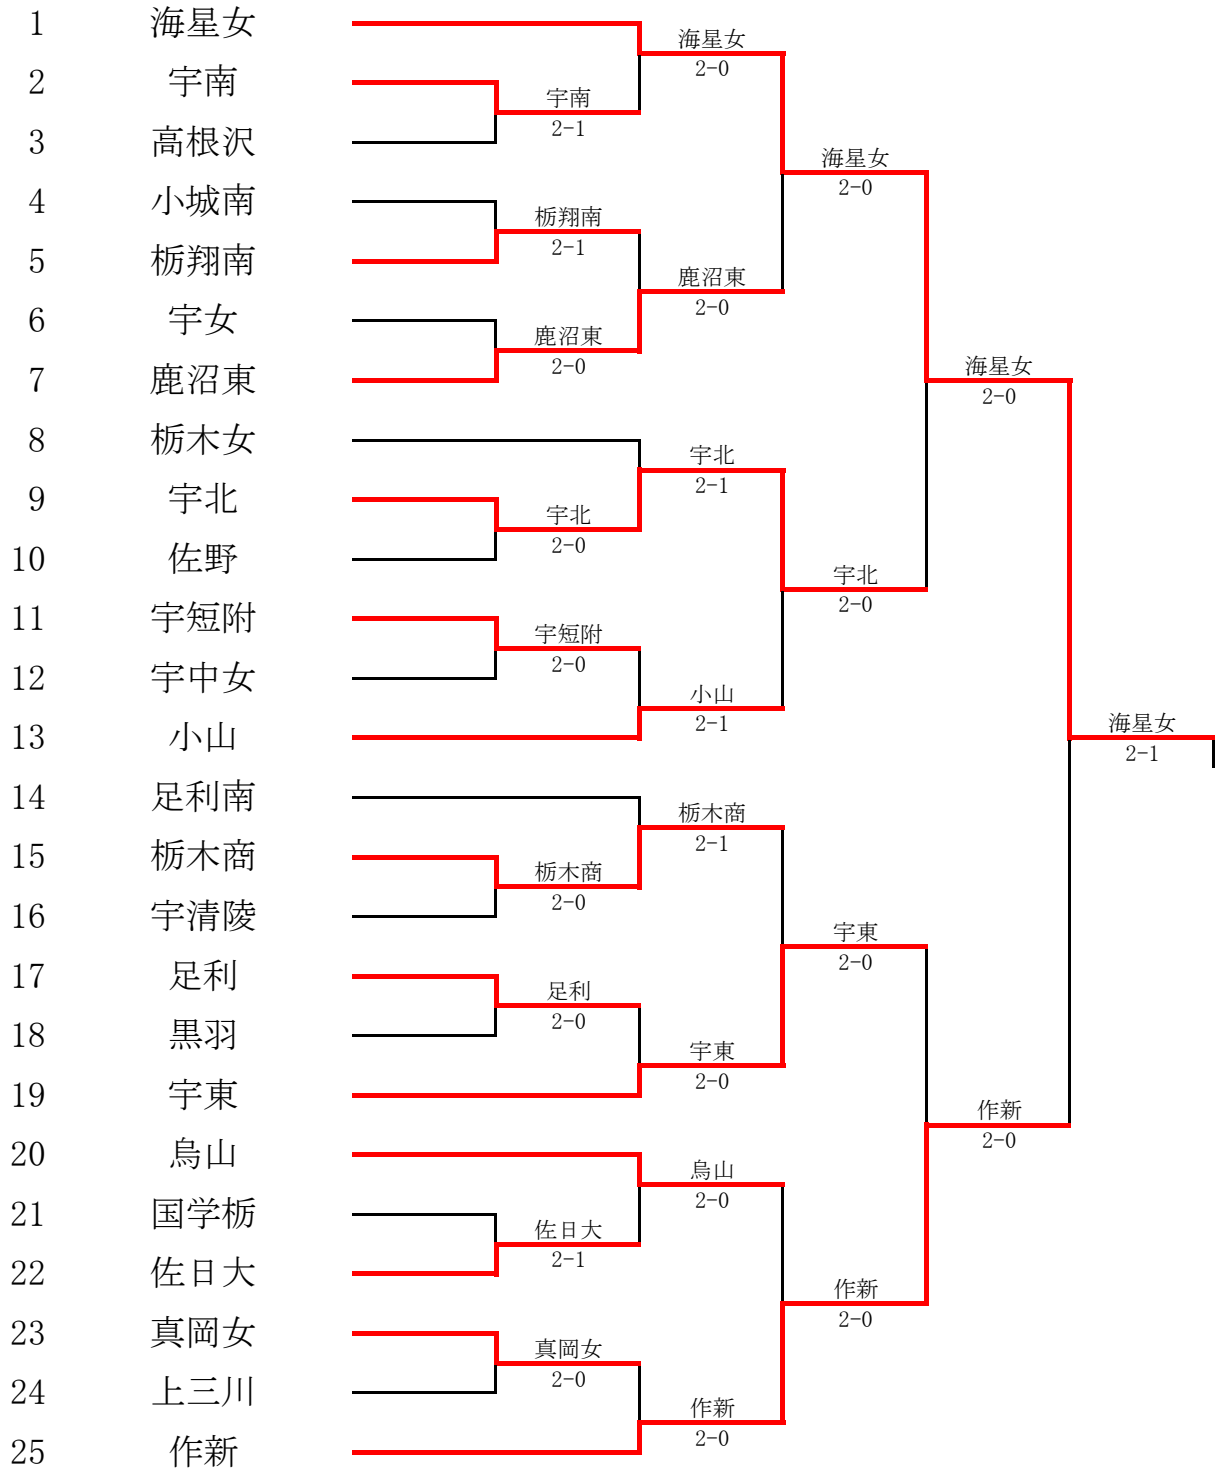

令和4年度 全国高等学校総合体育大会 兼 全国高等学校テニス選手権大会栃木県予選会
令和4年5月29日(日)
栃木県総合運動公園

女子団体

1回戦

2		宇南		2-1		3 高槻沢		4 小城南		1-2		5 柳瀬南		6 宇女		0-2		7 鹿沼東		9 宇北		2-0		10 佐野		
D1	3	畠山 祐里 ②	①	1-6	2	黒羽 未夢 ②	③	D1	2	十河 香苗 ②	2-6	1	武藤 結愛 ②	③	D1	4	久保 和菜 ③	2-6	2	黒川 海鈴 ③	D1	3	鶴見 ゆな ③	6-2	2	笹村 色織 ③
	4	堀江 亜胡 ①	②		3	高野 虹海 ②	③		4	戸田 帆乃果 ②		4	上田 光莉 ②	③		5	齋藤 かりん ③		3	宇賀神 実久 ③		4	落合 文香 ②	③	3	難沼 鈴 ③
S1	1	小沼 瑞歩 ②	③	6-4	1	菅谷 亜佳里 ③	④	S1	1	柴 千尋 ③	6-0	2	三嶋 諒子 ③	④	S1	1	栗又 千優 ②	0-6	1	寺内 りるは ①	S1	1	柴田 芽 ②	6-0	1	木塚 春華 ②
S2	2	葛原 菜那 ②	③	6-1	4	浅利 萌華 ②	③	S2	3	臼井 瑠南 ①	4-6	3	大出 幸芽 ③	④	S2	3	岡田 渚子 ③	④	5	吉原 舞衣 ③	S2	2	片山 真緒 ①	②	4	山口 幸彩 ③

11 宇短附		2-0		12 宇中女		15 栃木南		2-0		16 宇清陵		17 足利		2-0		18 黒羽		21 国学院		1-2		22 佐日大		
D1	3	堀内 香奈 ③	④	3	加藤 結菜 ③	D1	3	津布楽 さや ②	2-3	3	坂本 はな ③	D1	1	黒田 華那 ③	6-1	3	稲村 美未 ②	D1	1	森山 紅瑠美 ③	6-2	3	瀬戸 凜 ③	
	4	中村 菜 ③	④	4	黒尾 明希 ③		4	小林 美結 ②		4	鈴木 陽菜 ③		4	関口 美帆 ③		4	藤原 瑠菜 ②		3	関口 夢杏 ②		4	若林 瑠音 ③	
S1	1	星 優那 ③	④	6-4	1	大島 明日美 ②	S1	1	川合 紀菜汰 ③	6-2	1	青木 優菜 ③	S1	2	松村 菜於 ②	6-0	1	高橋 純白 ②	S1	1	森山 紅瑠美 ③	6-7(6)	1	國生 里蓮 ③
S2	2	松島 那奈 ②	③	④	2	榎 奈瑠美 ②	S2	2	塚原 美尋 ①	6-0	5	南木 咲未 ③	S2	5	杉江 美咲 ②	③	2	塩沢 輝羅 ②	S2	4	藤下 美月 ②	0-6	2	吉田 光希 ③

23 真岡女		2-0		24 上三川		
D1	2	小池 彩緒里 ③	④	6-1	3	山家 華愛 ③
	4	池田 もえ ②	③	5	越渡 永麗奈 ③	
S1	1	矢野 萌果 ③	④	6-3	1	秋田 美月 ②
S2	3	見吉 美希 ③	④	2-3	4	南場 葵衣 ③

2回戦

1 海星女		2-0		2 宇南		5 柳瀬南		0-2		7 鹿沼東		8 栃木女		1-2		9 宇北		11 宇短附		1-2		13 小山		
D1	3	星 采那 ③	④	3-2	1	小沼 瑞歩 ②	D1	1	武藤 結愛 ②	1-6	2	黒川 海鈴 ③	D1	3	吉川 美月 ③	3-6	3	鶴見 ゆな ③	D1	3	堀内 香奈 ③	0-6	2	大久保 安優 ③
	4	高橋 希佳 ③	④	2	葛原 菜那 ②		4	上田 光莉 ②		3	宇賀神 実久 ③		4	江田 菜音 ③		4	落合 文香 ②		4	中村 菜 ③		4	角 ひかる ③	
S1	1	平野 愛実 ①	②	6-0	3	畠山 祐里 ②	S1	2	三嶋 諒子 ③	0-6	1	寺内 りるは ①	S1	1	米川 しゅう ①	6-1	1	柴田 芽 ②	S1	1	星 優那 ③	6-1	1	松本 貴沙 ③
S2	2	大槻 三奈 ③	④	6-0	4	堀江 亜胡 ①	S2	5	南原 雪乃 ③	0-5	5	吉原 舞衣 ③	S2	2	山岡 乃佳佳 ①	1-6	2	片山 真緒 ①	S2	2	松島 那奈 ②	1-6	3	萩原 杏理 ③

14 足利南		1-2		15 栃木南		17 足利		0-2		19 宇東		20 鳥山		2-0		22 佐日大		23 真岡女		0-2		25 作新		
D1	3	山鹿 美瑠 ③	④	6-1	3	津布楽 さや ②	D1	1	黒田 華那 ③	5-5	2	鮎田 彩衣 ③	D1	3	白田 妃菜乃 ②	6-3	3	瀬戸 凜 ③	D1	1	矢野 萌果 ③	2-6	2	松本 愛俐 ②
	4	河野 七星 ②	③	4	小林 美結 ②		4	関口 美帆 ③		3	柴田 愛理 ②		5	塩野目 亜海 ③		4	若林 瑠音 ③		5	池上 瑞夏 ②		3	伊藤菜々子 ③	
S1	1	出口 愛里彩 ③	④	4-6	1	川合 紀菜汰 ③	S1	2	松村 菜於 ②	1-6	1	大谷 紗也乃 ③	S1	1	小森 結菜 ③	6-1	1	國生 里蓮 ③	S1	2	小池 彩緒里 ③	1-6	4	成田 佳鈴 ②
S2	2	出口 絵里彩 ③	④	3-6	2	塚原 美尋 ①	S2	5	杉江 美咲 ②	1-6	4	石川 夏風 ②	S2	2	小磯 美弥 ②	3-0	2	吉田 光希 ③	S2	3	見吉 美希 ③	0-1	5	大久保優奈 ②

準々決勝

1 海星女		2-0		7 鹿沼東		9 宇北		2-0		13 小山		15 栃木南		0-2		19 宇東		20 鳥山		0-2		25 作新		
D1	3	星 采那 ③	④	4-1	3	宇賀神 実久 ③	D1	3	鶴見 ゆな ③	3-3	2	大久保 安優 ③	D1	3	津布楽 さや ②	1-6	2	鮎田 彩衣 ③	D1	4	大塚 まあい ②	0-6	1	三浦菜々心 ①
	4	高橋 希佳 ③	④	4	駒場 芽依 ③		4	落合 文香 ②		5	菊地 小羽玖 ③		4	小林 美結 ②		3	柴田 愛理 ②		5	塩野目 亜海 ③		2	松本 愛俐 ②	
S1	1	平野 愛実 ①	②	6-1	2	黒川 海鈴 ③	S1	1	柴田 芽 ②	6-1	1	松本 貴沙 ③	S1	1	川合 紀菜汰 ③	4-3	1	大谷 紗也乃 ③	S1	1	小森 結菜 ③	2-6	3	伊藤菜々子 ③
S2	2	大槻 三奈 ③	④	6-0	5	吉原 舞衣 ③	S2	2	片山 真緒 ①	6-3	3	萩原 杏理 ③	S2	2	塚原 美尋 ①	1-6	4	石川 夏風 ②	S2	2	小磯 美弥 ②	2-3	4	成田 佳鈴 ②

準決勝

1 海星女		2-0		9 宇北		19 宇東		0-2		25 作新		
D1	3	星 采那 ③	④	4-4	3	鶴見 ゆな ③	D1	2	鮎田 彩衣 ③	0-8	2	松本 愛俐 ②
	4	高橋 希佳 ③	④	4	落合 文香 ②		3	柴田 愛理 ②		3	伊藤菜々子 ③	
S1	1	平野 愛実 ①	②	8-0	1	柴田 芽 ②	S1	1	大谷 紗也乃 ③	0-7	1	三浦菜々心 ①
S2	2	大槻 三奈 ③	④	8-0	2	片山 真緒 ①	S2	4	石川 夏風 ②	0-8	5	大久保優奈 ②

決勝

1 海星女		2-1		25 作新		
D1	3	星 采那 ③	④	3	伊藤菜々子 ③	
	4	高橋 希佳 ③	④	5	大久保優奈 ②	
S1	1	平野 愛実 ①	②	8-4	1	三浦菜々心 ①
S2	2	大槻 三奈 ③	④	8-6	4	成田 佳鈴 ②