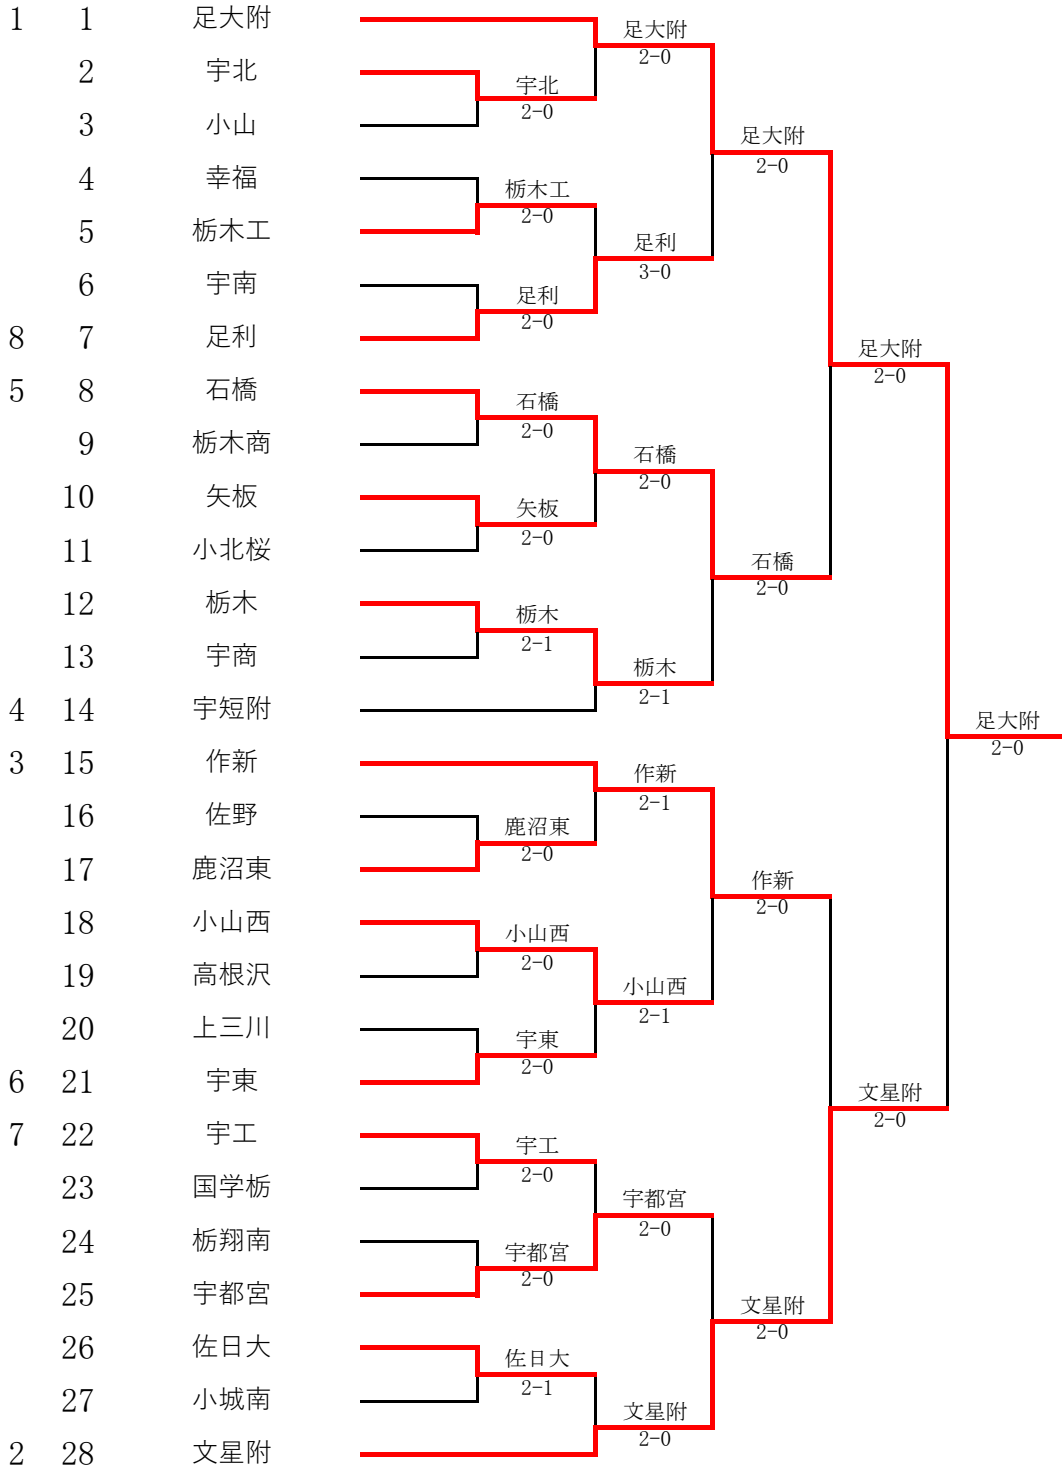

令和5年度 栃木県高等学校総合体育大会 兼 関東高等学校テニス大会栃木県予選会
 令和5年4月23日(日)
 県総合運動公園

男子団体

順位決定戦

1回戦

Table with 10 columns representing match groups (2, 3, 4, 5, 6, 7, 8, 9) and rows for D1, S1, S2 matches.

Table with 10 columns representing match groups (10, 11, 12, 13, 16, 17, 18, 19) and rows for D1, S1, S2 matches.

Table with 10 columns representing match groups (20, 21, 22, 23, 24, 25, 26, 27) and rows for D1, S1, S2 matches.

Table with 10 columns representing match groups (28, 29, 30, 31, 32, 33, 34, 35) and rows for D1, S1, S2 matches.

2回戦

Table with 10 columns representing match groups (1, 2, 5, 7, 8, 10, 12, 14) and rows for D1, S1, S2 matches.

Table with 10 columns representing match groups (15, 17, 18, 22, 25, 26, 28, 29) and rows for D1, S1, S2 matches.

準々決勝

Table with 10 columns representing match groups (1, 7, 8, 12, 15, 18, 25, 28) and rows for D1, S1, S2 matches.

準決勝

Table with 4 columns representing match groups (1, 8, 15, 28) and rows for D1, S1, S2 matches.